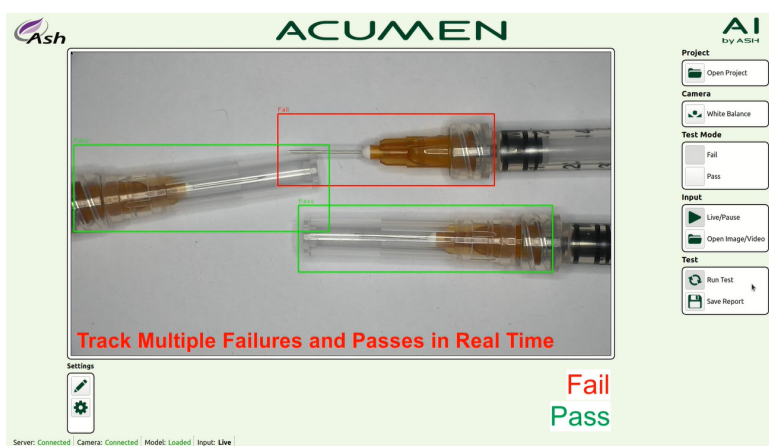

# ACUMEN AI

ASH ACUMEN ARTIFICIAL INTELLIGENCE ASSISTANT

# ACUMEN AI

An Artificial Intelligence Assistant for all Measurement and Inspection requirements.

Acumen is a new Artificial Intelligence (AI) machine learning platform from ASH. Acumen takes advantage of next generation deep learning fully designed and developed in house by ASH. Acumen is intelligent and intuitive – it can be used to automatically identify, detect, classify, and count a wide range of fully customizable defects. Implementing the power of Acumen will increase production efficiency, eliminate human error and ultimately increase production throughput.