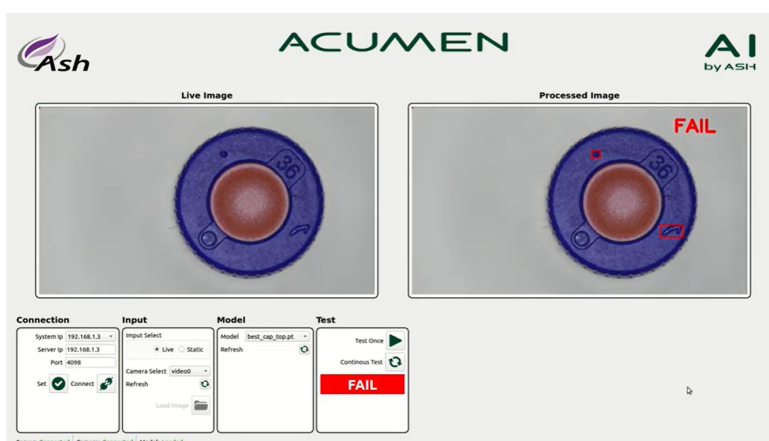

# ACUMEN AI

An Artificial Intelligence Assistant for all Measurement and Inspection requirements.

Acumen is a new Artificial Intelligence (AI) machine learning platform from ASH. Acumen takes advantage of next generation deep learning fully designed and developed in house by ASH. Acumen is intelligent and intuitive – it can be used to automatically identify, detect, classify, and count a wide range of fully customizable defects. Implementing the power of Acumen will increase production efficiency, eliminate human error and ultimately increase production throughput.

Acumen tracking needle failures in real time

Each Acumen is bespoke and tailored to your individual requirements. Acumen can be developed and modified to meet each customer's specific needs. Changes to software can be made, reporting functions can be added and accessories such as motorized XY stages can be used to ensure that your exact needs are met.